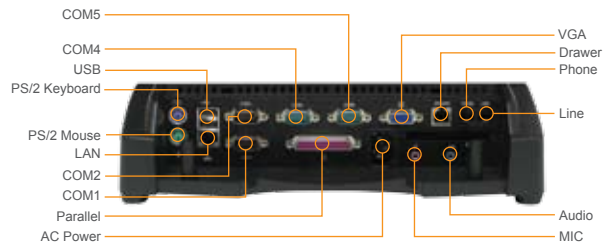

FlexPOS 415/412

Wireless Touch POS Terminal

PRODUCT PICTURE

Applications

The newest FlexPOS 415 is ideal for high-volume retail and hospitality environments, such as Hospitality, Foodservice, Banking, Retail and medical use.

Key Features

- Support Intel P4 Processor
- Lockable Front Bezel
- Tilting Angle Adjustment (-10°-85°)
- Modular Design

System Specifications

Touch Display

- LCD 12" / 15" TFT
- Max. Resolution 800 x 600 / 1024 x 768
- Brightness 200 cd/m² / 250 cd/m²
- Touch Screen Analog Resistive

SBC Specifications

- Processor Socket 478 for Intel® Pentium® 4 processor / Celeron, FSB 533/400MHz Up to 2.8GHz
- BIOS Award 4Mbit Flash
- System Chipset Intel® 845GV + Intel® 82801 DB ICH4
- Memory Slot 1 x 184 pin DDR RAM socket up to 1GB, supports DDR 266/333
- Graphics Chipset Built-In Core Logic, AGP 4X, Share with system memory (Up to 64MB)
- IDE IDE1: 40-pin box header, 2.54 pitch IDE2: 44-pin box header with 5V pin out, 2.0 pitch
- KB / Mouse 2 x PS/2
- Ethernet 1 x RJ-45
- Audio Built in AC97 CODEC
- USB 6 x USB 2.0
- Serial 6 x RS232
- Parallel 1 x LPT
- Expansion Slot 1 PCI, support 2 bus master

Environment Considerations

- Temperature Operating: 0 ~ 40°C
  Storage: -20 ~ 60°C
- Humidity 10% ~ 90%

Input /Output Ports

- USB 4 x USB 2.0 (2 x Rear IO, 2 x Left Panel)
- Serial Ports 4 x DB-9 (+5V/12V Selectable on pin 9)
- Parallel 1 x DB-25 parallel port (SPP/EPP/ECP)
- Ethernet LAN 1 x RJ-45 interface
- KB / Mouse 2 x PS/2 ports (For keyboard and mouse)
- VGA 1 x DB-15 VGA interface
- Cash drawer DC12V RJ11 for Cash drawer
- Modem 2 x RJ11 phone Jack
- Audio Amplifier Phone jack x 2
- IDE (External) 1 x 50 Pin external IDE port with 5/12V DC out

Optional Items

- CPU Intel Pentium 4 2.8 (FSB 533), Intel Celeron 2.0/2.5 (FSB 400)
- Memory DDR 256MB, 512MB, 1GB (DDR 400, 184Pin)
- HDD 40 GB, 80GB (IDE, 7200RPM)
- Compact Flash Built-In Compact Flash Readers
- Modem 56K Modem
- W-LAN 802.11g Wireless LAN module
- Floppy Slim type Floppy Disk drive
- MSR Track 1/2/3 Magnetic Stripe Reader
- Customer Display VFD Customer Display
  LCD Customer Display
- OS Windows 2000/XP/XPE, WEPOS